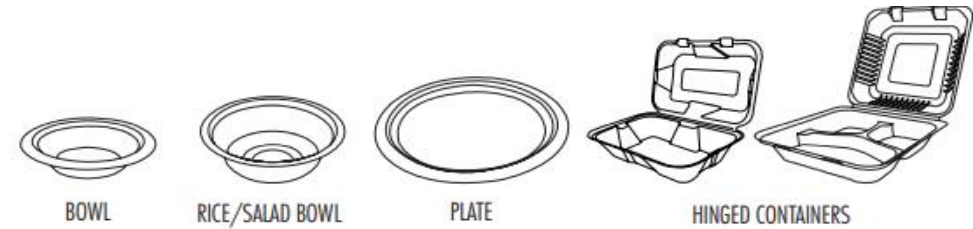

SUGARCANE/BAGASSE TABLEWARE

Lunch Trays, Hinged Containers, Plates & Platters

| ITEM # | DESCRIPTION | CASE DIMENSIONS | | | | WEIGHT | | PALLET CONFIGURATION | | | PACKAGING | | | UPC CODE |
|------------|--|-----------------|----------------|-----------------|-----------------|--------------------|------------------|----------------------|----------|------------------|------------------|-----------------|--------------|--------------|
| | | LEGNTH (INCHES) | WIDTH (INCHES) | HEIGHT (INCHES) | CASE (CUBE FT.) | GROSS WEIGHT (LBS) | NET WEIGHT (LBS) | CASES TI | CASES HI | CASES PER PALLET | SLECVES PER CASE | COUNT PER SLEVE | PCS PER CASE | |
| MEP-FT-5 | 10"x 8" Compostable Bagasse Tray - 5 Compartments, White | 18.90 | 13.39 | 12.99 | 1.90 | 22.71 | 20.95 | 8 | 5 | 40 | 4 | 125 | 500 | 850007057374 |
| MEP-FC-961 | 9"x 6" Bagasse Hinged Containers - 1 Compartment, White | 14.96 | 12.60 | 9.65 | 1.05 | 14.99 | 13.23 | 9 | 8 | 72 | 4 | 50 | 200 | 850007057395 |
| MEP-FC-661 | 6"x 6" Bagasse Hinged Containers - 1 Compartment, White | 18.90 | 13.39 | 12.99 | 1.90 | 22.71 | 20.95 | 7 | 6 | 42 | 10 | 50 | 500 | 850007057401 |
| MEP-FC-991 | 9x 9" Bagasse Hinged Containers - 1 Compartment, White | 19.10 | 14.50 | 10.00 | 1.60 | 20.29 | 18.52 | 6 | 7 | 42 | 4 | 50 | 200 | 850007057402 |
| MEP-FC-993 | 9"x 9" Bagasse Hinged Containers - 3 Compartment, White | 19.00 | 14.38 | 10.00 | 1.58 | 20.29 | 18.52 | 6 | 7 | 42 | 4 | 50 | 200 | 850007057403 |
| MEP-FC-883 | 8"x 8" Bagasse Hinged Containers - 3 Compartment, White | 17.50 | 14.96 | 8.86 | 1.34 | 18.52 | 16.76 | 6 | 8 | 48 | 4 | 50 | 200 | 850007057404 |
| MEP-FC-881 | 8"x 8" Bagasse Hinged Containers - 1 Compartment, White | 20.47 | 17.13 | 8.66 | 1.76 | 16.98 | 15.87 | 6 | 8 | 48 | 4 | 50 | 200 | 850007057405 |
| MEP-PT-S | 10"X8" Bagasse Oval Platter, 1- Compartment, White | 15.75 | 10.43 | 15.55 | 1.48 | 20.94 | 19.84 | 6 | 7 | 42 | 10 | 50 | 500 | 850007057406 |
| MEP-PT-L | 12.5"X10" Bagasse Oval Platter, 1- Compartment, White | 15.60 | 15.75 | 11.00 | 2.57 | 32.63 | 30.87 | 5 | 5 | 25 | 10 | 50 | 500 | 850007057407 |
| MEP-PL-6 | 6" Bagasse Round Plate, 1- Compartment, White | 12.99 | 12.60 | 12.99 | 1.23 | 16.53 | 15.43 | 12 | 6 | 72 | 20 | 50 | 1000 | 850007057408 |
| MEP-PL-7 | 7" Bagasse Round Plate, 1- Compartment, White | 14.96 | 14.96 | 14.96 | 1.94 | 18.74 | 17.64 | 9 | 5 | 45 | 20 | 50 | 1000 | 850007057409 |
| MEP-PL-9 | 9" Bagasse Round Plate, 1- Compartment, White | 14.00 | 10.00 | 19.00 | 1.54 | 18.30 | 16.54 | 7 | 6 | 42 | 10 | 50 | 500 | 850007057410 |
| MEP-PL-93 | 9" Bagasse Round Plate, 3- Compartment, White | 18.90 | 13.58 | 9.84 | 1.46 | 16.53 | 15.43 | 6 | 7 | 42 | 10 | 50 | 500 | 850007057411 |
| MEP-PL-10 | 10" Bagasse Round Plate, 1- Compartment, White | 20.67 | 15.35 | 10.63 | 1.95 | 23.15 | 22.05 | 6 | 7 | 42 | 10 | 50 | 500 | 850007057412 |
| MEP-PL-103 | 10" Bagasse Round Plate, 3- Compartment, White | 21.26 | 14.45 | 11.00 | 1.96 | 23.81 | 22.05 | 6 | 7 | 42 | 10 | 50 | 500 | 850007057413 |